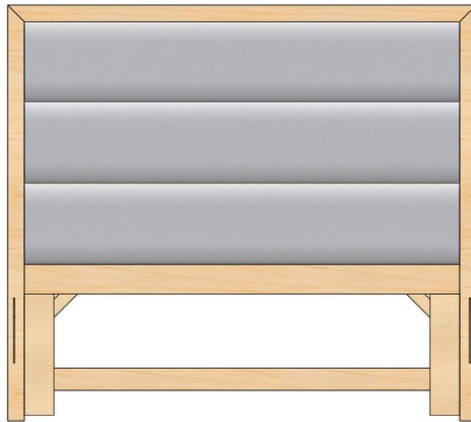

## 3000-126H - Upholstered Queen Panel Headboard

|                        |   |
|------------------------|---|
| SKU                    | 3000-126H                                       |
| Collections            | 3000 Perfectbalance Beds<br>3000 PerfectBalance |
| Width                  | 63.25   |
| Length                 | 2   |
| Height                 | 56  |
| Style                  | None  |
| Bed Size               | Queen   |
| Wood Species           | Clean Maple                                     |
| Collection Distressing | Available in ALL Maple & Designer Finishes      |
| Drawer Construction    | None  |