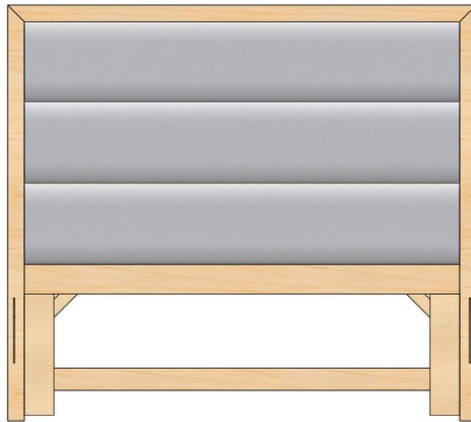

Durham Furniture
Renowned for Solid Wood Since 1899

3000-146H - Upholstered King Panel Headboard

SKU	3000-146H
Collections	3000 Perfectbalance Beds 3000 PerfectBalance
Width	80.75
Length	2
Height	56
Style	None
Bed Size	King
Wood Species	Clean Maple
Collection Distressing	Available in ALL Maple & Designer Finishes
Drawer Construction	None