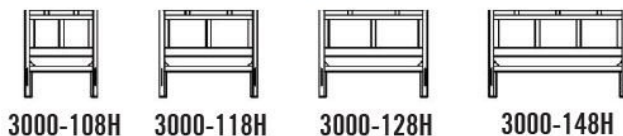

Durham Furniture
Renowned for Solid Wood Since 1899

3000 sleigh bed

3000-108H - Twin Sleigh Headboard

SKU	3000-108H
Collections	3000 Perfectbalance Beds 3000 PerfectBalance
Width	42.25
Length	5.25
Height	54
Style	Contemporary
Bed Size	Twin
Wood Species	Clean Maple with Light Distressing
Finish Shown	Barley
Collection Distressing	Available in ALL Maple & Designer Finishes

ADDITIONAL INFO

Stock photo shown as a Queen 3000-128H, 3000-80W and 3000-126F. (Twin has one panel).
Pick your Finish.