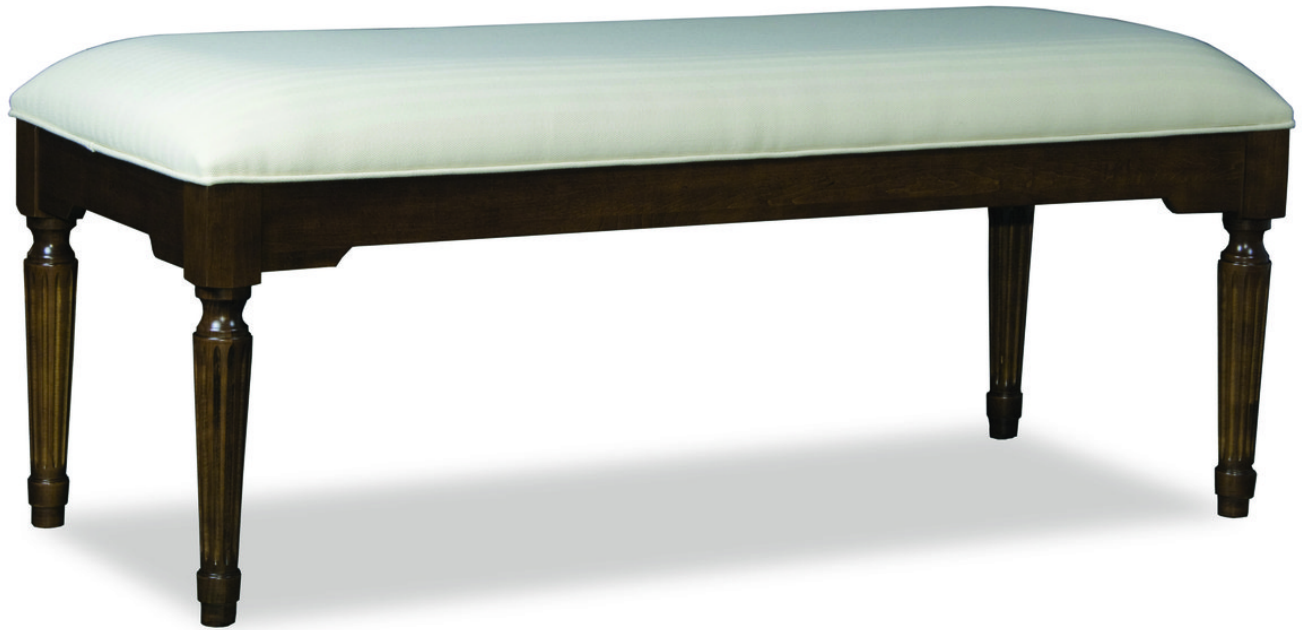

Durham Furniture
Renowned for Solid Wood Since 1899

900-010B - Traditional Bench/Fabric

| | |
|------------------------|--|
| SKU | 900-010B |
| Collections | 900 Solid Accents |
| Width | 48 |
| Length | 20 |
| Height | 20.5 |
| Style | Traditional |
| Wood Species | Clean Maple |
| Finish Shown | Vernon |
| Collection Distressing | Available in ALL Maple & Designer Finishes |
| Drawer Construction | None |

ADDITIONAL INFO

Fabric requirements: 2.75 yards w/ continuous welt

Available with Any Durham Fabric or Customer's Own Material.