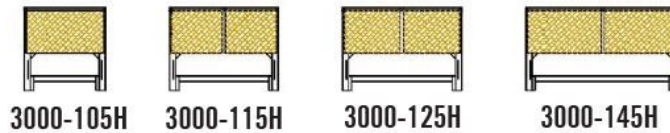

Durham Furniture
Renowned for Solid Wood Since 1899

3000-145H - King Upholstered Headboard

SKU	3000-145H
Collections	3000 Perfectbalance Beds 3000 PerfectBalance
Width	82.75
Length	2.5
Height	45
Style	None
Bed Size	King
Wood Species	Clean Maple
Collection Distressing	Available in ALL Maple & Designer Finishes
Drawer Construction	None

ADDITIONAL INFO

King headboard has 2 upholstered panels. Stock photo shown as a Queen 3000-125H-3000-127F-3000-80W. Fabric: Evere Cream. See dealer for available fabrics.