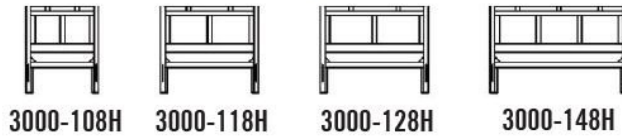

Durham Furniture
Renowned for Solid Wood Since 1899

3000 sleigh bed

3000-148H - King Sleigh Headboard

SKU	3000-148H
Collections	3000 Perfectbalance Beds 3000 PerfectBalance
Width	80.75
Length	5.25
Height	54
Style	None
Bed Size	King
Wood Species	Clean Maple with Light Distressing
Finish Shown	Barley
Collection Distressing	Available in ALL Maple & Designer Finishes

ADDITIONAL INFO

King headboard has 3 panels. Stock photo shown as a Queen 3000-128H, 3000-80W and 3000-126F. Finish: Barley