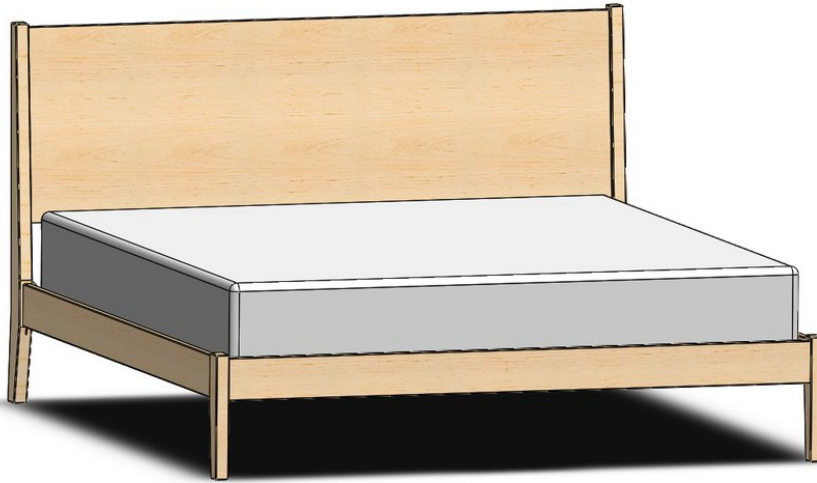

Durham Furniture
Renowned for Solid Wood Since 1899

111-744 - King Common Platform Bed

SKU	111-744
Collections	111 Hudson Falls
Width	81.25
Length	86.5
Height	48.75
Style	Casual Traditional
Bed Size	King
Wood Species	Wormy Maple
Collection Distressing	Available in ALL Maple & Designer Finishes

ADDITIONAL INFO

Available as complete bed only.

Showroom photographs shown are of the 157-744 King Common Platform Bed.