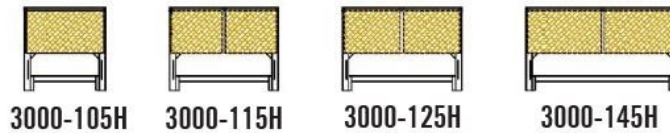

Durham Furniture
Renowned for Solid Wood Since 1899

3000-115H - Double Upholstered Headboard

SKU	3000-115H
Collections	3000 Perfectbalance Beds 3000 PerfectBalance
Width	59.5
Length	2.5
Height	45
Style	Contemporary
Bed Size	Double
Wood Species	Clean Maple
Finish Shown	Smoke
Collection Distressing	Available in ALL Maple & Designer Finishes
Drawer Construction	None

ADDITIONAL INFO

Stock photo shown as a Queen 3000-125H-3000-127F-3000-80W. Pick your Finish. Fabric: Exuberance Cream. See dealer for available fabrics.