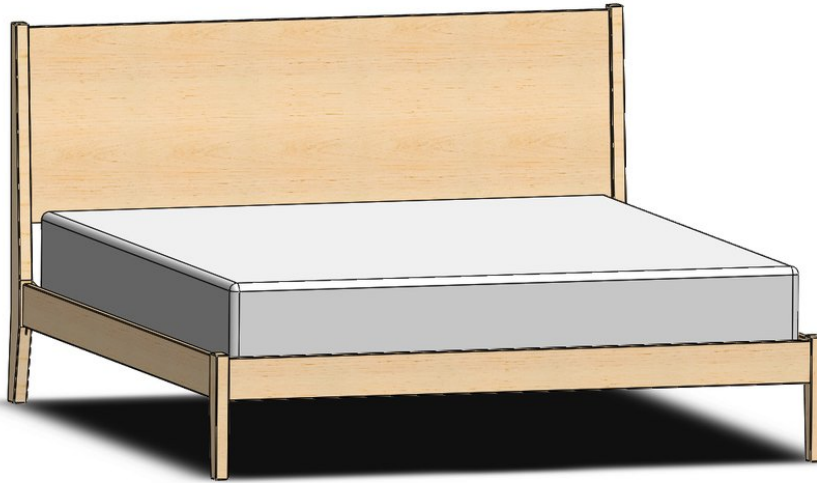

## 980-744 - King Common Platform Bed

SKU	980-744
Collections	980 Savile Row
Width	81.25
Length	86.5
Height	48.75
Style	Traditional
Bed Size	King
Wood Species	Wormy Maple
Collection Distressing	Available in ALL Maple & Designer Finishes