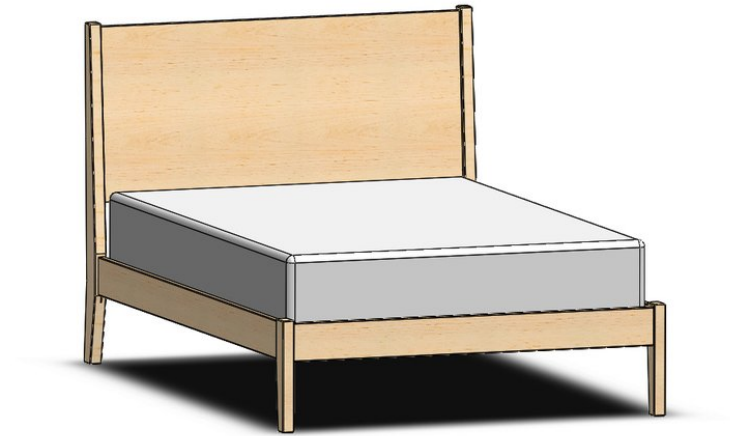

Durham Furniture
Renowned for Solid Wood Since 1899

980-714 - Double Common Platform Bed

SKU	980-714
Collections	980 Savile Row
Width	57.75
Length	82.5
Height	48.75
Style	Traditional
Bed Size	Double
Wood Species	Wormy Maple
Collection Distressing	Available in ALL Maple & Designer Finishes

ADDITIONAL INFO

Available as complete bed only.

Showroom photographs shown are of the 157-744 Kind Common Platform Bed.