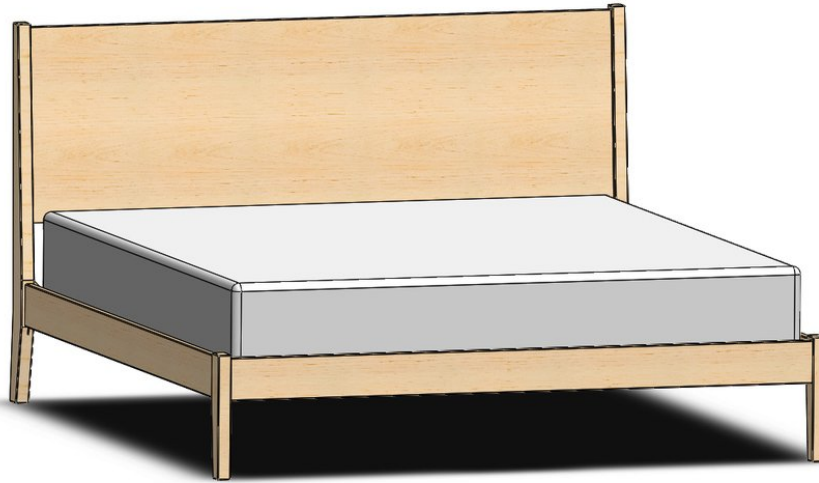

Durham Furniture
Renowned for Solid Wood Since 1899

975-744 - King Common Platform Bed

SKU	975-744
Collections	975 Chateau Fontaine
Width	81.25
Length	86.5
Height	48.75
Style	Traditional
Bed Size	King
Wood Species	Clean Cherry
Collection Distressing	Available in All Cherry & Designer Finishes

ADDITIONAL INFO

Available as complete bed only.

Showroom photographs shown are of the 157-744 Kind Common Platform Bed.