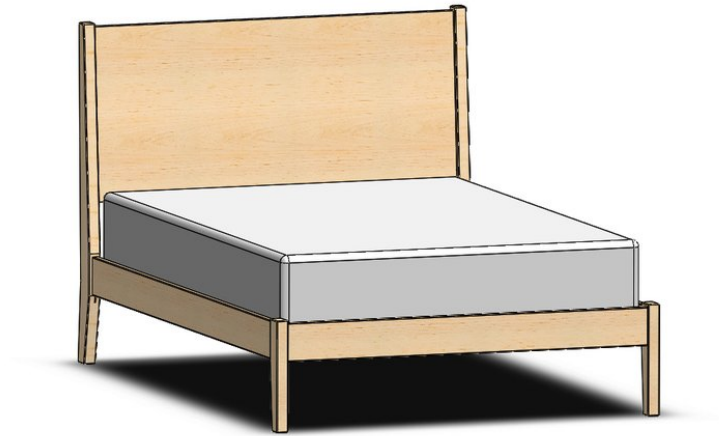

Durham Furniture
Renowned for Solid Wood Since 1899

975-714 - Double Common Platform Bed

SKU	975-714
Collections	975 Chateau Fontaine
Width	57.75
Length	82.5
Height	48.75
Style	Traditional
Bed Size	Double
Wood Species	Clean Cherry
Collection Distressing	Available in All Cherry & Designer Finishes

ADDITIONAL INFO

Available as complete bed only.

Showroom photographs shown are of the 157-744 Kind Common Platform Bed.