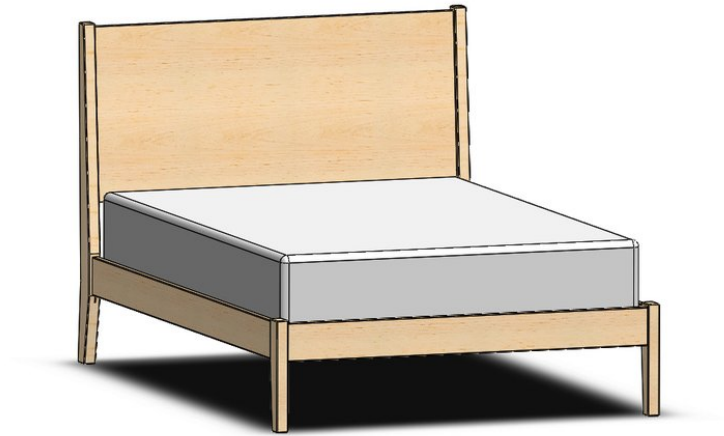

Durham Furniture
Renowned for Solid Wood Since 1899

171-714 - Double Common Platform Bed

SKU	171-714
Collections	171 Prominence
Width	57.75
Length	82.5
Height	48.75
Style	Traditional
Bed Size	Double
Wood Species	Clean Maple
Collection Distressing	Available in ALL Maple & Designer Finishes

ADDITIONAL INFO

Available as complete bed only.

Showroom photographs shown are of the 157-744 King Common Platform Bed.