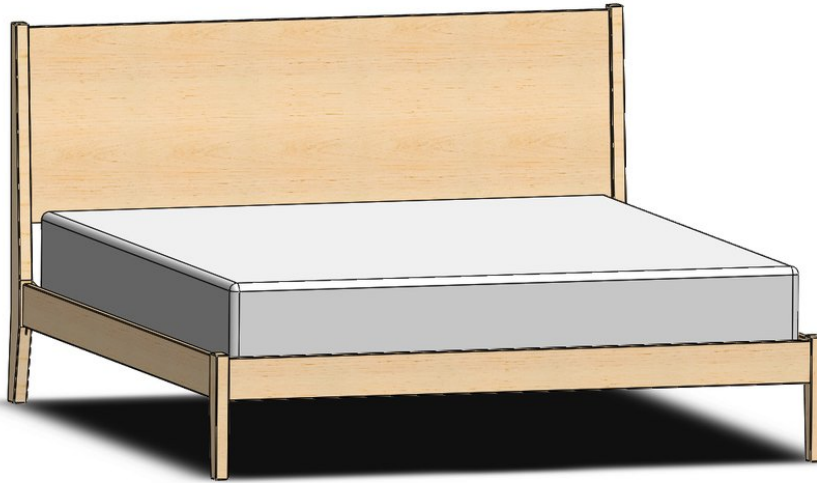

Durham Furniture
Renowned for Solid Wood Since 1899

501-744 - King Common Platform Bed

SKU	501-744
Collections	501 George Washington Architect
Width	81.25
Length	86.5
Height	48.75
Style	Traditional
Bed Size	King
Wood Species	Wormy Maple
Collection Distressing	Available in ALL Maple & Designer Finishes

ADDITIONAL INFO

Available as complete bed only.

Showroom photographs shown are of the 157-744 King Common Platform Bed.