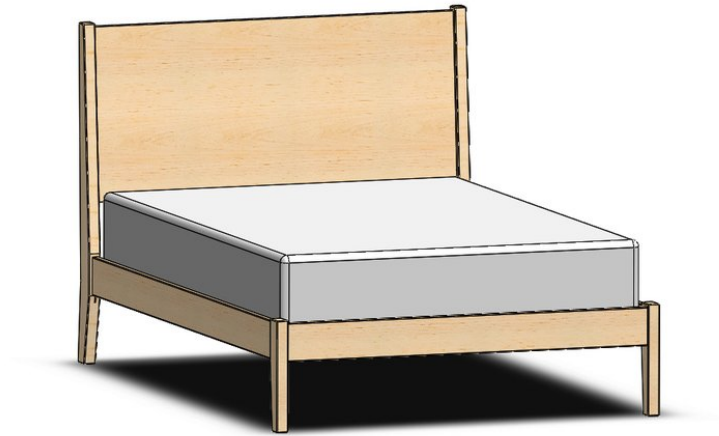

Durham Furniture
Renowned for Solid Wood Since 1899

501-714 - Double Common Platform Bed

SKU	501-714
Collections	501 George Washington Architect
Width	57.75
Length	82.5
Height	48.75
Style	Traditional
Bed Size	Double
Wood Species	Wormy Maple
Collection Distressing	Available in ALL Maple & Designer Finishes

ADDITIONAL INFO

Available as complete bed only.

Showroom photographs shown are of the 157-744 King Common Platform Bed.