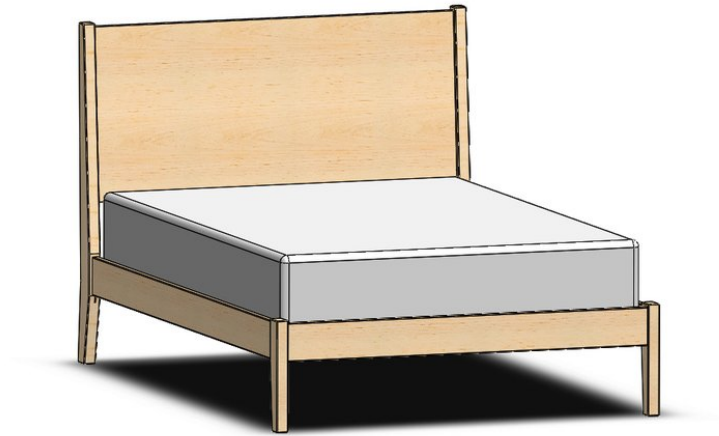

Durham Furniture
Renowned for Solid Wood Since 1899

249-714 - Double Common Platform Bed

SKU	249-714
Collections	249 Legacy
Width	57.75
Length	82.5
Height	48.75
Style	Transitional
Bed Size	Double
Wood Species	Clean Maple
Collection Distressing	Available in ALL Maple & Designer Finishes

ADDITIONAL INFO

Available as complete bed only.

Showroom photographs shown are of the 157-744 King Common Platform Bed.