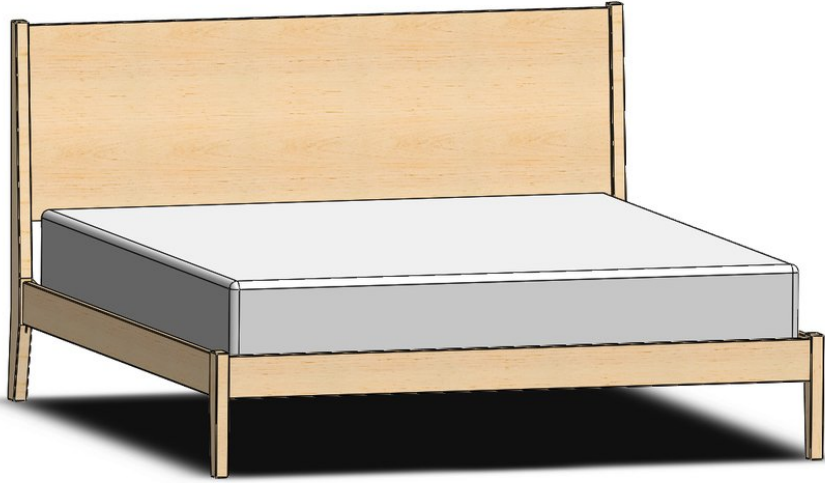

Durham Furniture
Renowned for Solid Wood Since 1899

239-744 - King Common Platform Bed

SKU	239-744
Collections	239 Lakeridge
Width	81.25
Length	86.5
Height	48.75
Style	Transitional
Bed Size	King
Wood Species	Clean Maple
Collection Distressing	Available in ALL Maple & Designer Finishes

ADDITIONAL INFO

Available as complete bed only.

Showroom photographs shown are of the 157-744 King Common Platform Bed.