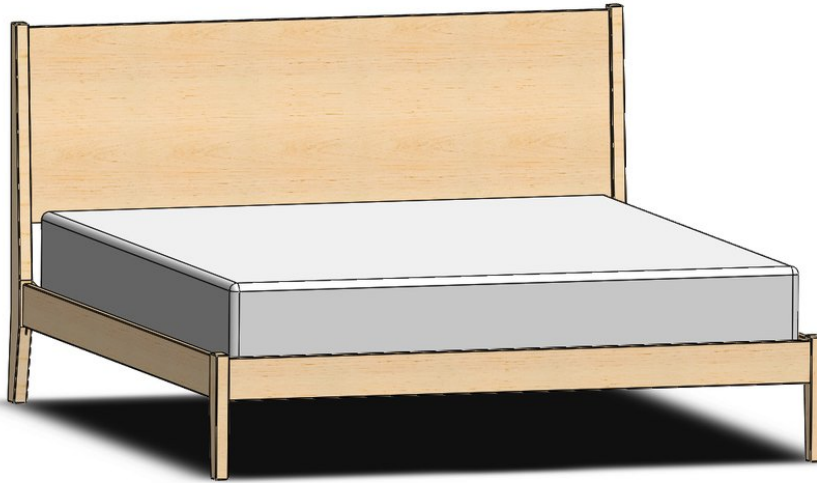

Durham Furniture
Renowned for Solid Wood Since 1899

226-744 - King Common Platform Bed

SKU	226-744
Collections	226 Gentry
Width	81.25
Length	86.5
Height	48.75
Style	Transitional
Bed Size	King
Wood Species	Clean Cherry
Collection Distressing	Available in All Cherry & Designer Finishes

ADDITIONAL INFO

Available as complete bed only.

Showroom photographs shown are of the 157-744 King Common Platform Bed.