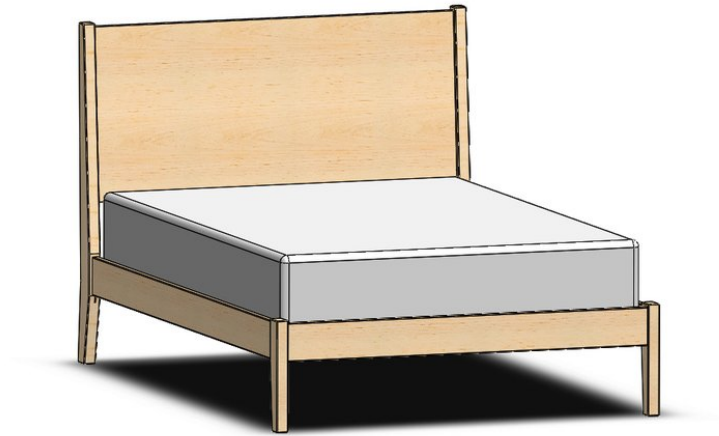

Durham Furniture
Renowned for Solid Wood Since 1899

226-714 - Double Common Platform Bed

SKU	226-714
Collections	226 Gentry
Width	57.75
Length	82.5
Height	48.75
Style	None
Wood Species	Clean Cherry
Collection Distressing	Available in All Cherry & Designer Finishes

ADDITIONAL INFO

Available as complete bed only.

Showroom photographs shown are of the 157-744 King Common Platform Bed.