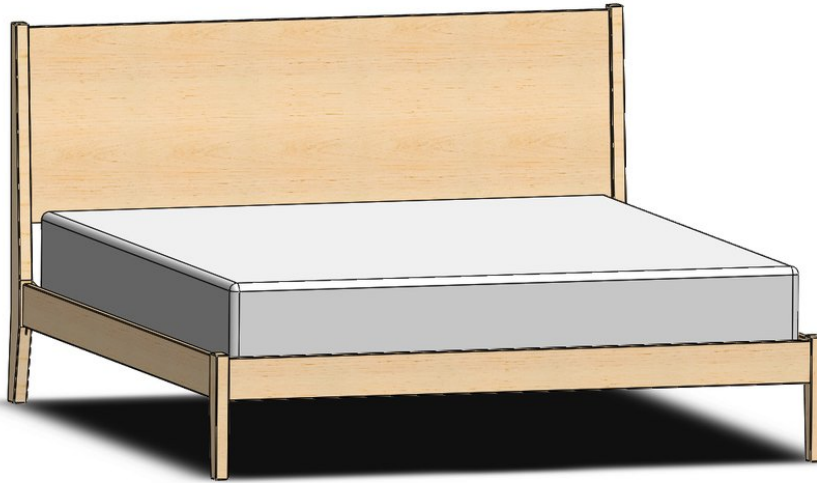

Durham Furniture
Renowned for Solid Wood Since 1899

196-744 - King Common Platform Bed

SKU	196-744
Collections	196 Milestone
Width	81.25
Length	86.5
Height	48.75
Style	Contemporary
Bed Size	King
Wood Species	Clean Maple
Collection Distressing	Available in ALL Maple & Designer Finishes

ADDITIONAL INFO

Available as complete bed only.

Showroom photographs shown are of the 157-744 King Common Platform Bed.