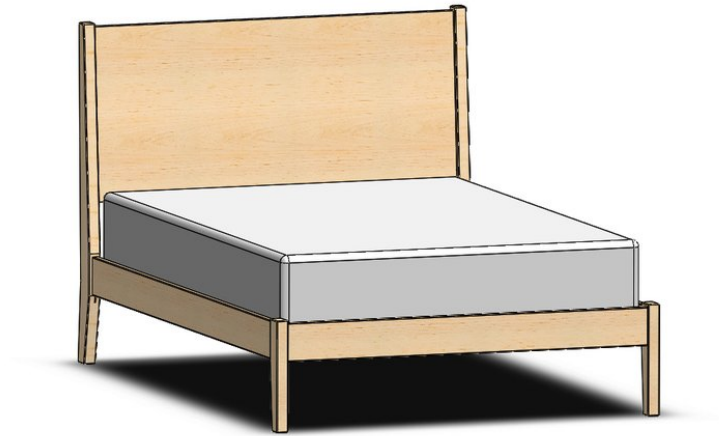

Durham Furniture
Renowned for Solid Wood Since 1899

196-714 - Double Common Platform Bed

SKU	196-714
Collections	196 Milestone
Width	57.75
Length	82.5
Height	48.75
Style	None
Wood Species	Clean Maple
Collection Distressing	Available in ALL Maple & Designer Finishes

ADDITIONAL INFO

Available as complete bed only.

Showroom photographs shown are of the 157-744 King Common Platform Bed.