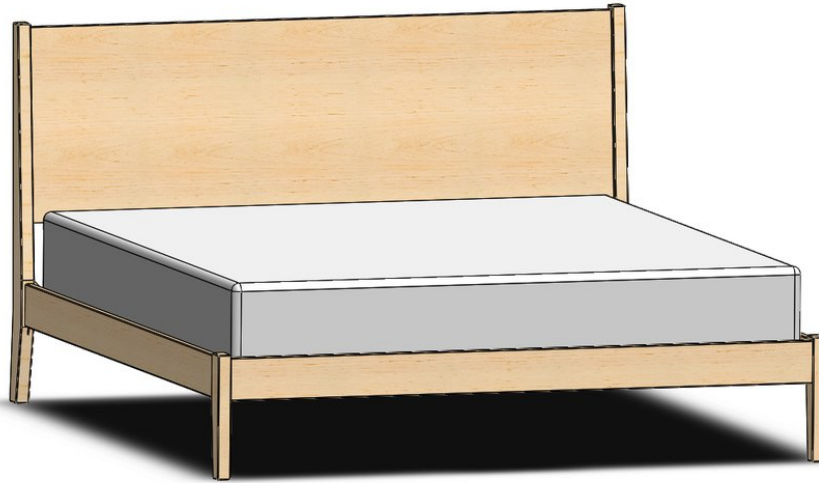

Durham Furniture
Renowned for Solid Wood Since 1899

191-744 - King Common Platform Bed

SKU	191-744
Collections	191 Studio 19
Width	81.25
Length	86.5
Height	48.75
Style	Traditional
Bed Size	King
Wood Species	Clean Maple
Collection Distressing	Available in ALL Maple & Designer Finishes

ADDITIONAL INFO

Available as complete bed only.

Showroom photographs shown are of the 157-744 King Common Platform Bed.