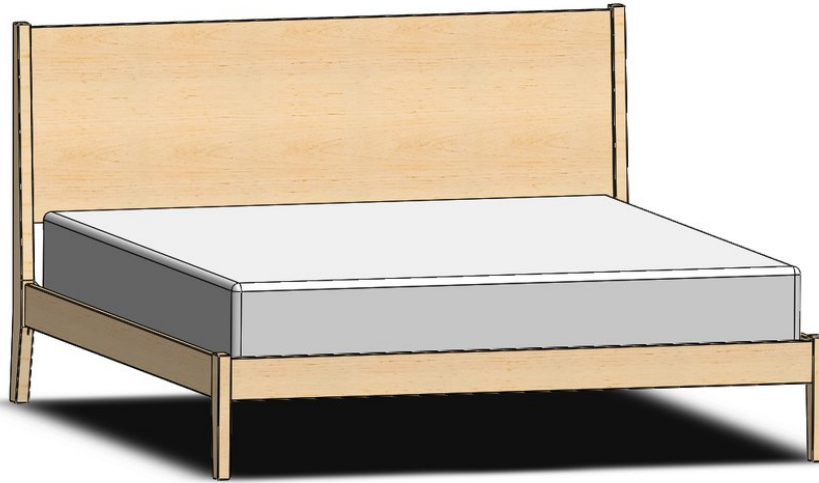

Durham Furniture
Renowned for Solid Wood Since 1899

186-744 - King Common Platform Bed

SKU	186-744
Collections	186 Odyssey
Width	81.25
Length	86.5
Height	48.75
Style	Transitional
Bed Size	King
Wood Species	Clean Maple
Collection Distressing	Available in ALL Maple & Designer Finishes

ADDITIONAL INFO

Available as complete bed only.

Showroom photographs shown are of the 157-744 King Common Platform Bed.