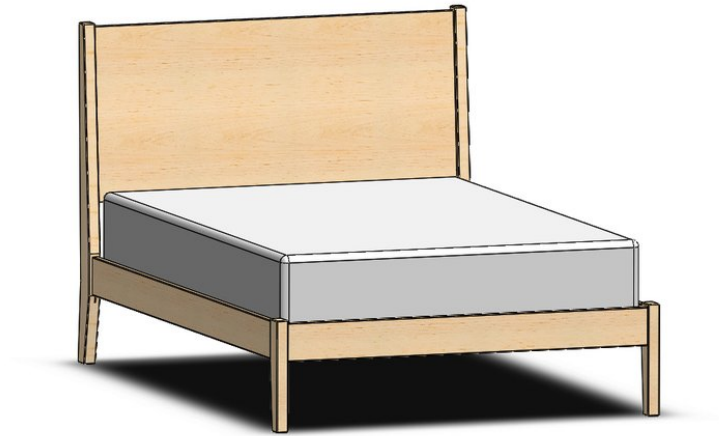

## 186-714 - Double Common Platform Bed

SKU	186-714
Collections	186 Odyssey
Width	57.75
Length	82.5
Height	48.75
Style	Transitional
Bed Size	Double
Wood Species	Clean Maple
Collection Distressing	Available in ALL Maple & Designer Finishes

**ADDITIONAL INFO**

Available as complete bed only.

Showroom photographs shown are of the 157-744 Kind Common Platform Bed.