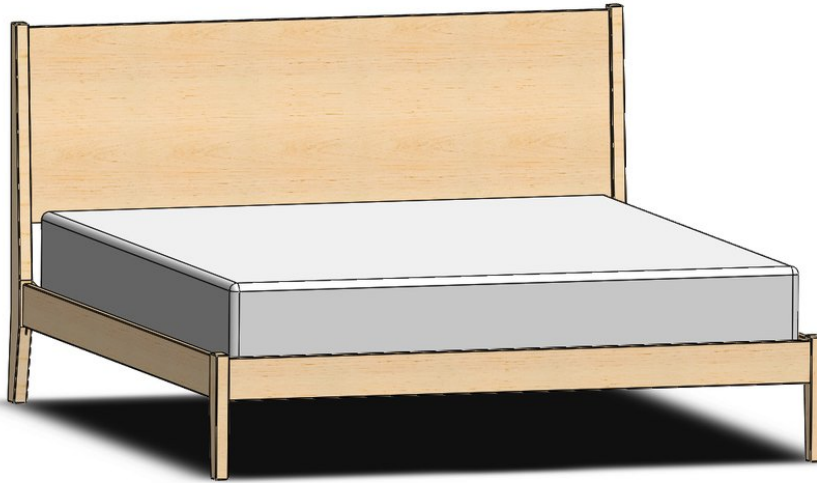

Durham Furniture
Renowned for Solid Wood Since 1899

171-744 - King Common Platform Bed

SKU	171-744
Collections	171 Prominence
Width	81.25
Length	86.5
Height	48.75
Style	Traditional
Bed Size	King
Wood Species	Clean Maple
Collection Distressing	Available in ALL Maple & Designer Finishes

ADDITIONAL INFO

Available as complete bed only.

Showroom photographs shown are of the 157-744 King Common Platform Bed.