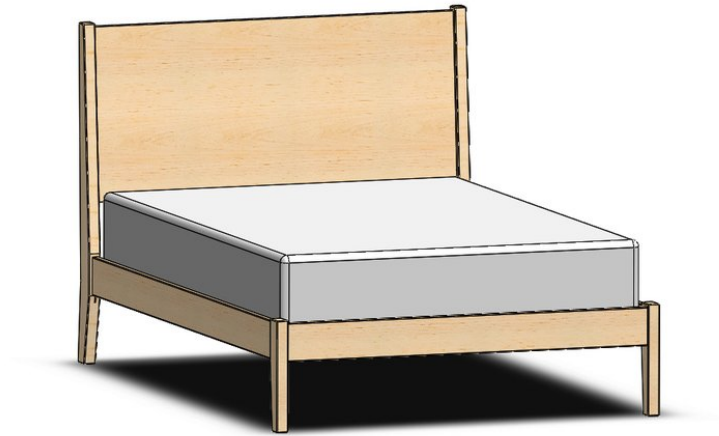

Durham Furniture
Renowned for Solid Wood Since 1899

191-714 - Double Common Platform Bed

SKU	191-714
-----	---------

Collections	191 Studio 19
-------------	---------------

Width	57.75
-------	-------

Length	82.5
--------	------

Height	48.75
--------	-------

Style	None
-------	------

Wood Species	Clean Maple
--------------	-------------

Collection Distressing	Available in ALL Maple & Designer Finishes
------------------------	--

ADDITIONAL INFO

Available as complete bed only.

Showroom photographs shown are of the 157-744 King Common Platform Bed.