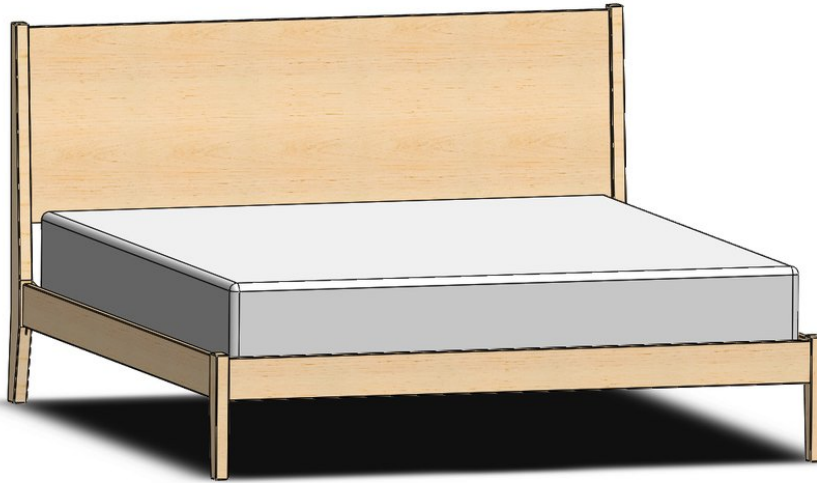

Durham Furniture
Renowned for Solid Wood Since 1899

158-744 - King Common Platform Bed

SKU	158-744
Collections	157/158 Defined Distinction
Width	81.25
Length	86.5
Height	48.75
Style	Contemporary
Bed Size	King
Wood Species	Clean Cherry
Collection Distressing	Available in All Cherry & Designer Finishes

ADDITIONAL INFO

Available as complete bed only.

Showroom photographs shown are of the 157-744 King Common Platform Bed.