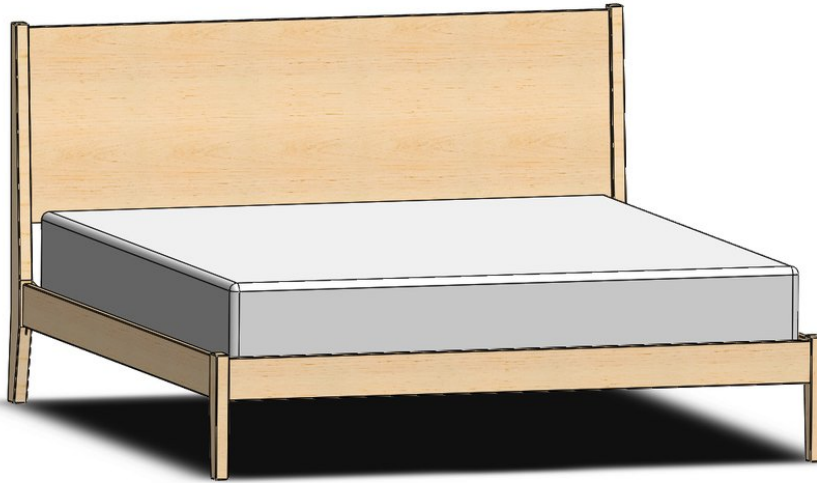

## 157-744 - King Common Platform Bed

SKU	157-744
Collections	157/158 Defined Distinction
Width	81.25
Length	86.5
Height	48.75
Style	Contemporary
Bed Size	King
Wood Species	Clean Cherry
Collection Distressing	Available in All Cherry & Designer Finishes

**ADDITIONAL INFO**

Available as complete bed only.

Showroom photographs shown are of the 157-744 King Common Platform Bed.