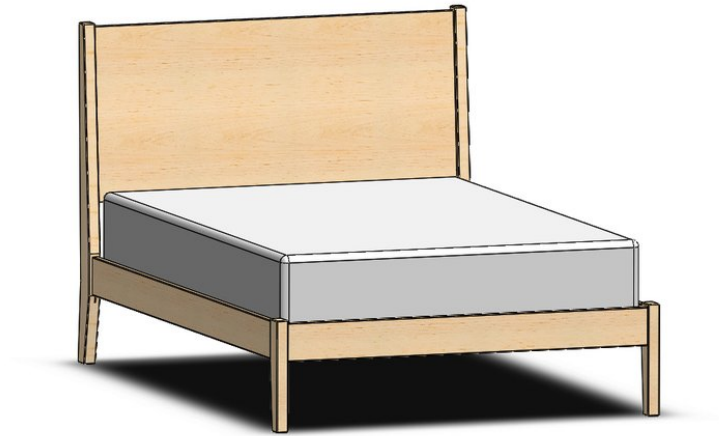

Durham Furniture
Renowned for Solid Wood Since 1899

157-714 - Double Common Platform Bed

SKU	157-714
-----	---------

Collections	157/158 Defined Distinction
-------------	-----------------------------

Width	57.75
-------	-------

Length	82.5
--------	------

Height	48.75
--------	-------

Style	None
-------	------

Wood Species	Clean Cherry
--------------	--------------

Collection Distressing	Available in All Cherry & Designer Finishes
------------------------	---

ADDITIONAL INFO

Available as complete bed only.

Showroom photographs shown are of the 157-744 King Common Platform Bed.