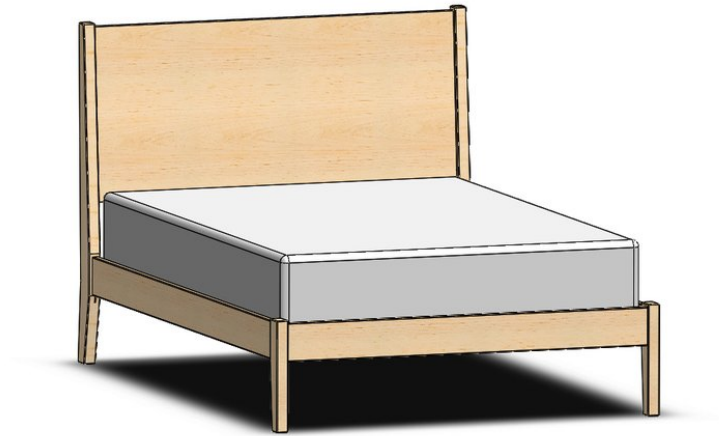

Durham Furniture
Renowned for Solid Wood Since 1899

151-714 - Double Common Platform Bed

SKU	151-714
Collections	151 Front Street
Width	5
Length	82.5
Height	48.75
Style	Contemporary
Bed Size	Double
Wood Species	Clean Maple
Collection Distressing	Available in ALL Maple & Designer Finishes

ADDITIONAL INFO

Available as complete bed only.

Showroom photographs shown are of the 157-744 King Common Platform Bed.