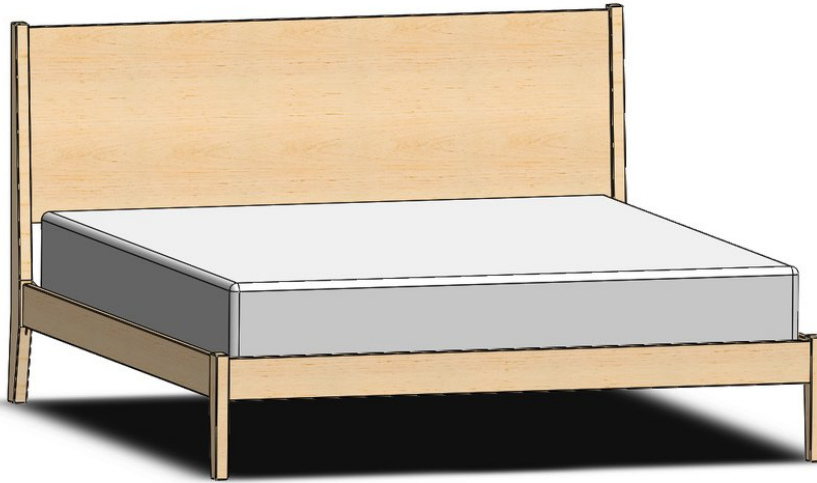

Durham Furniture
Renowned for Solid Wood Since 1899

145-744 - King Common Platform Bed

SKU	145-744
Collections	145 Springville
Width	81.25
Length	86.5
Height	48.75
Style	Casual Traditional
Bed Size	King
Wood Species	Wormy Maple
Collection Distressing	Available in ALL Maple & Designer Finishes

ADDITIONAL INFO

Available as complete bed only.

Showroom photographs shown are of the 157-744 King Common Platform Bed.