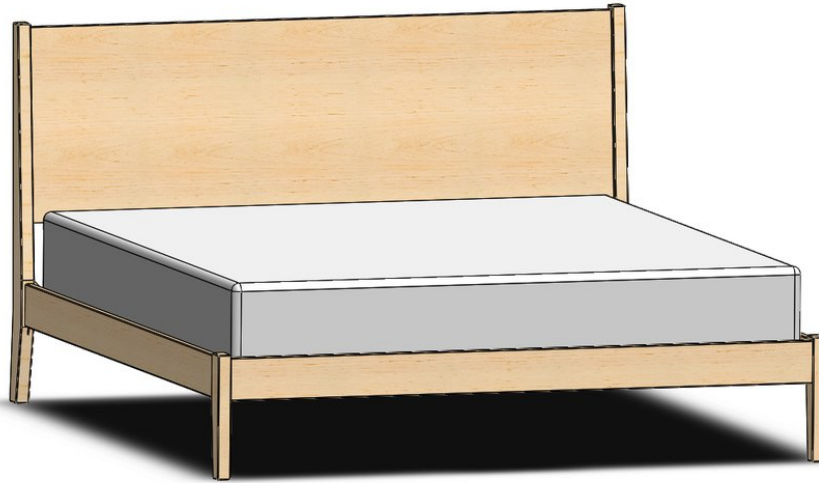

Durham Furniture
Renowned for Solid Wood Since 1899

112-744 - King Common Platform Bed

SKU	112-744
Collections	112 Vineyard Creek
Width	81.25
Length	86.5
Height	48.75
Style	Casual Traditional
Bed Size	King
Wood Species	Rustic Cherry with Heavy Physical Distressing
Collection Distressing	Available in All Cherry & Designer Finishes

ADDITIONAL INFO

Available as complete bed only.

Showroom photographs shown are of the 157-744 King Common Platform Bed.