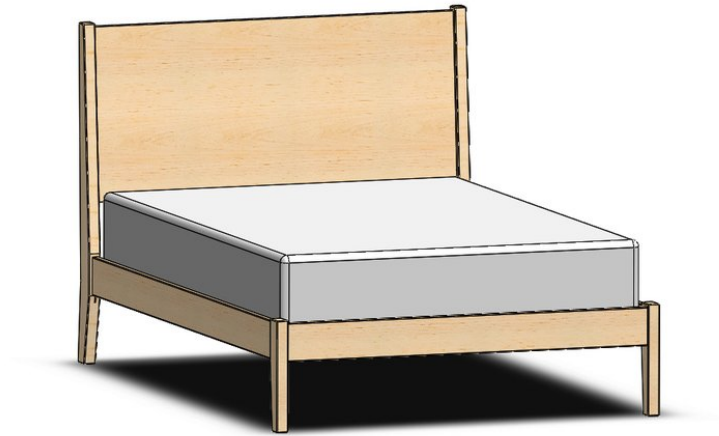

Durham Furniture
Renowned for Solid Wood Since 1899

112-714 - Double Common Platform Bed

SKU	112-714
Collections	112 Vineyard Creek
Width	57.75
Length	82.5
Height	48.75
Style	Casual Traditional
Bed Size	Double
Wood Species	Rustic Cherry with Heavy Physical Distressing
Collection Distressing	Available in All Cherry & Designer Finishes

ADDITIONAL INFO

Available as complete bed only.

Showroom photographs shown are of the 157-744 King Common Platform Bed.