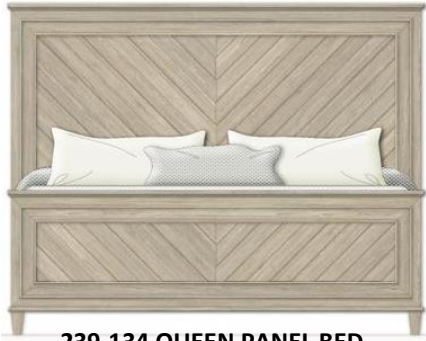

# 239 - Lakeridge

**239-134 QUEEN PANEL BED**

W64½ L86¼ H64¾ Inches

**239-144 KING PANEL BED**

W82 L86¼ H64¾ Inches

Footboard height: 28¾ Approx Slat Height 9¾ Inches  
Available as complete bed only.

**239-135 QUEEN UPHOLSTERED BED**

W64½ L86¼ H64¾ Inches

**239-145 KING UPHOLSTERED PANEL BED**

W82 L86¼ H64¾ Inches

Footboard height: 18 Approx Slat Height 9¾ Inches  
Available as complete bed only.

**239-156 TALL CHEST**

W40¾ D20½ H59¾ Inches